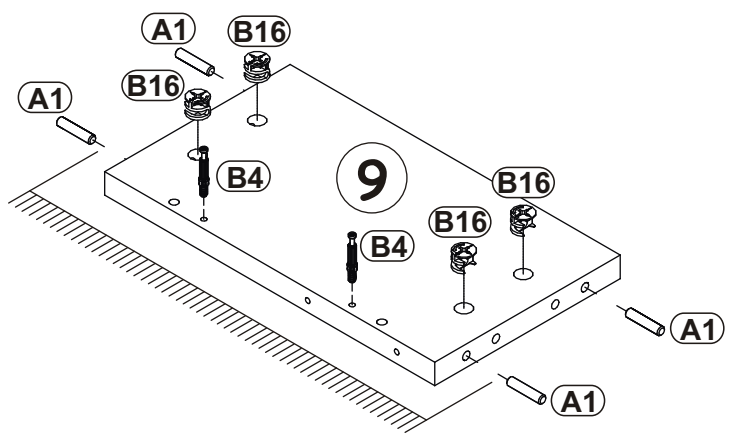

RAVENNA No1

ZERLITA X2 BOX MIRROR

60 min

1

2

3

4

5