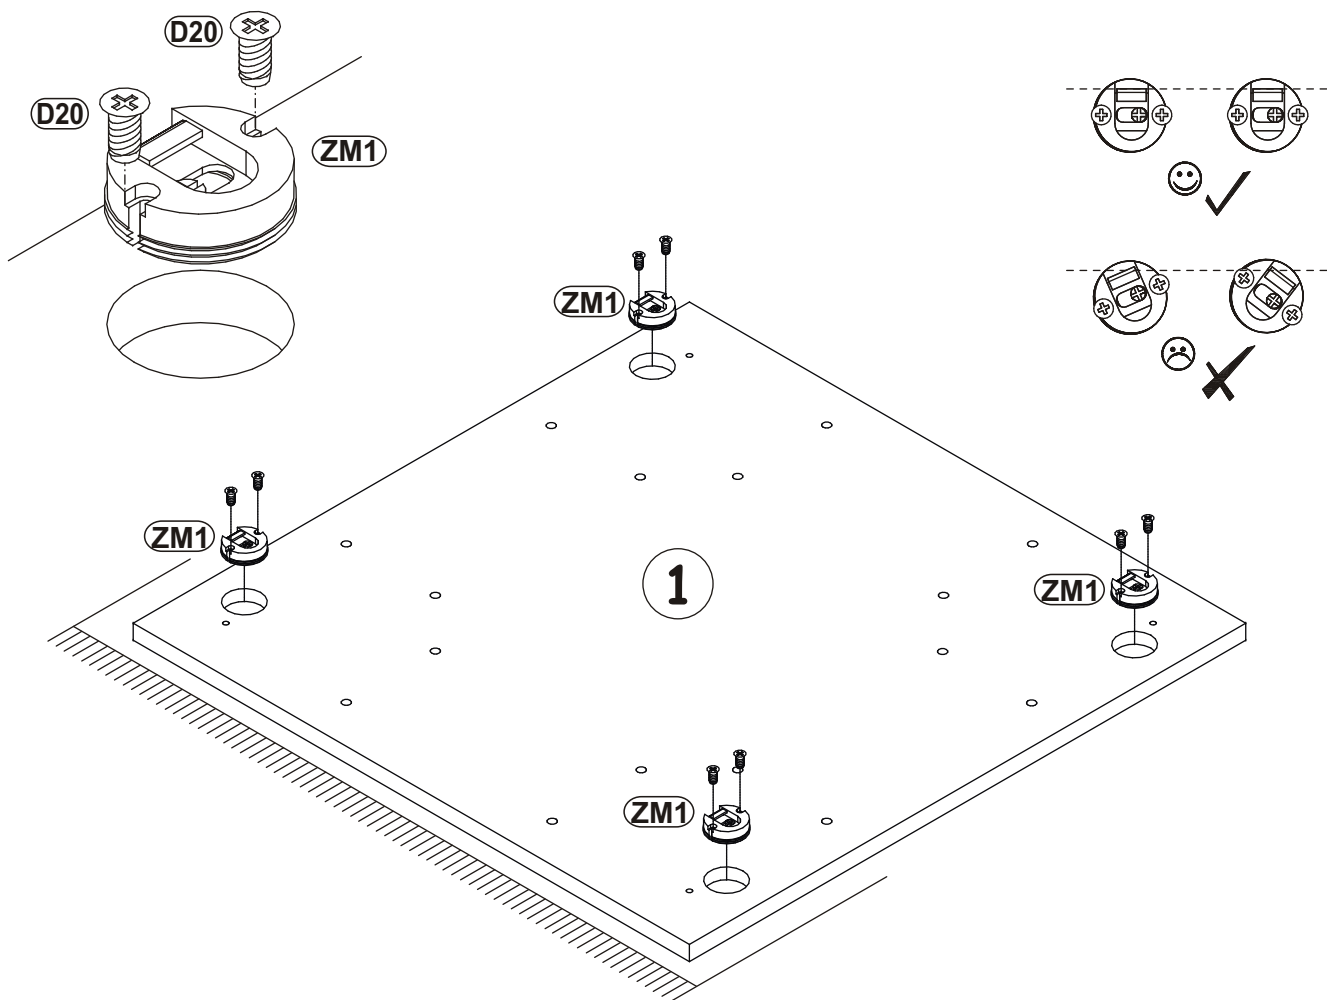

RAVENNA No1

ZERLITA X2 BOX MIRROR

60 min

1

2

3

4

5