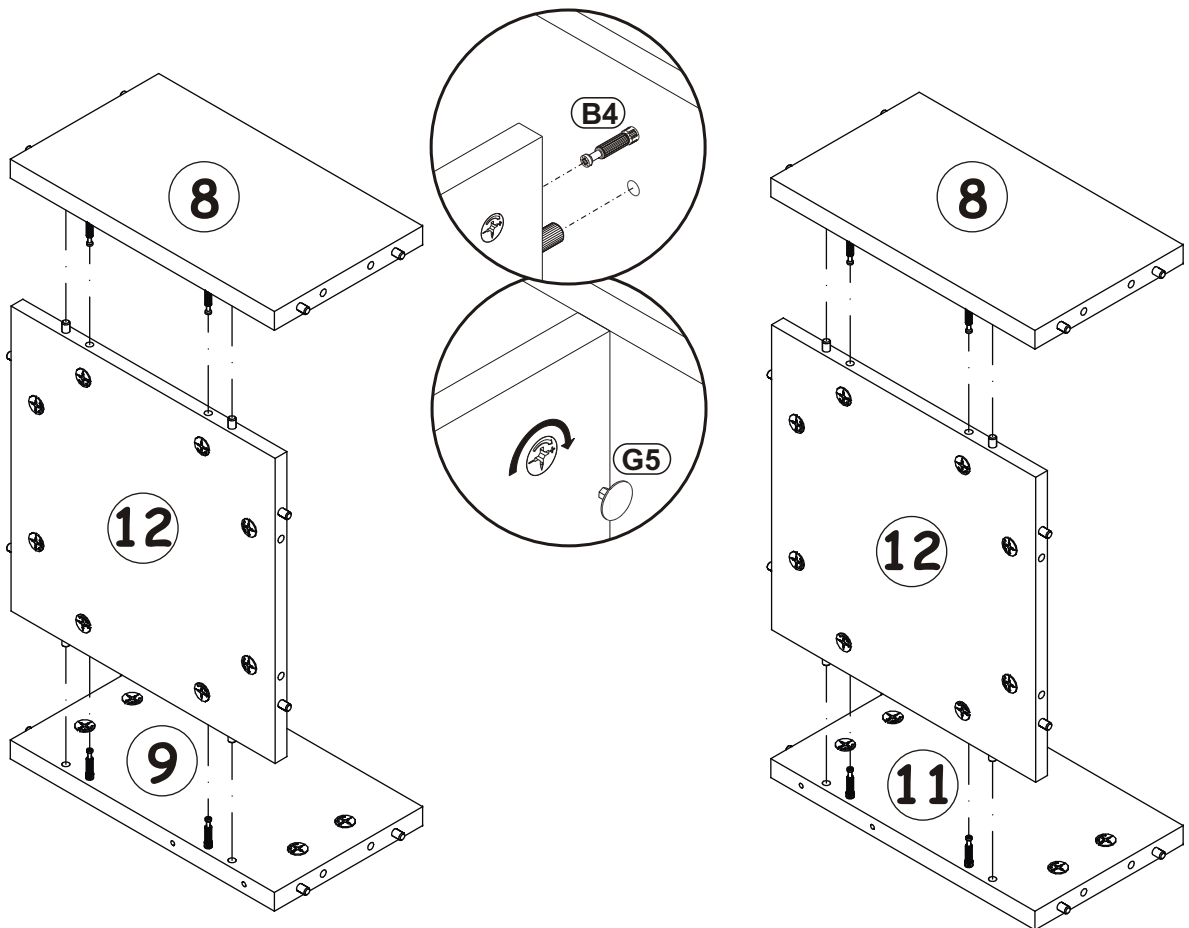

RAVENNA No1

ZERLITA X2 BOX MIRROR

60 min

1

2

3

4

5