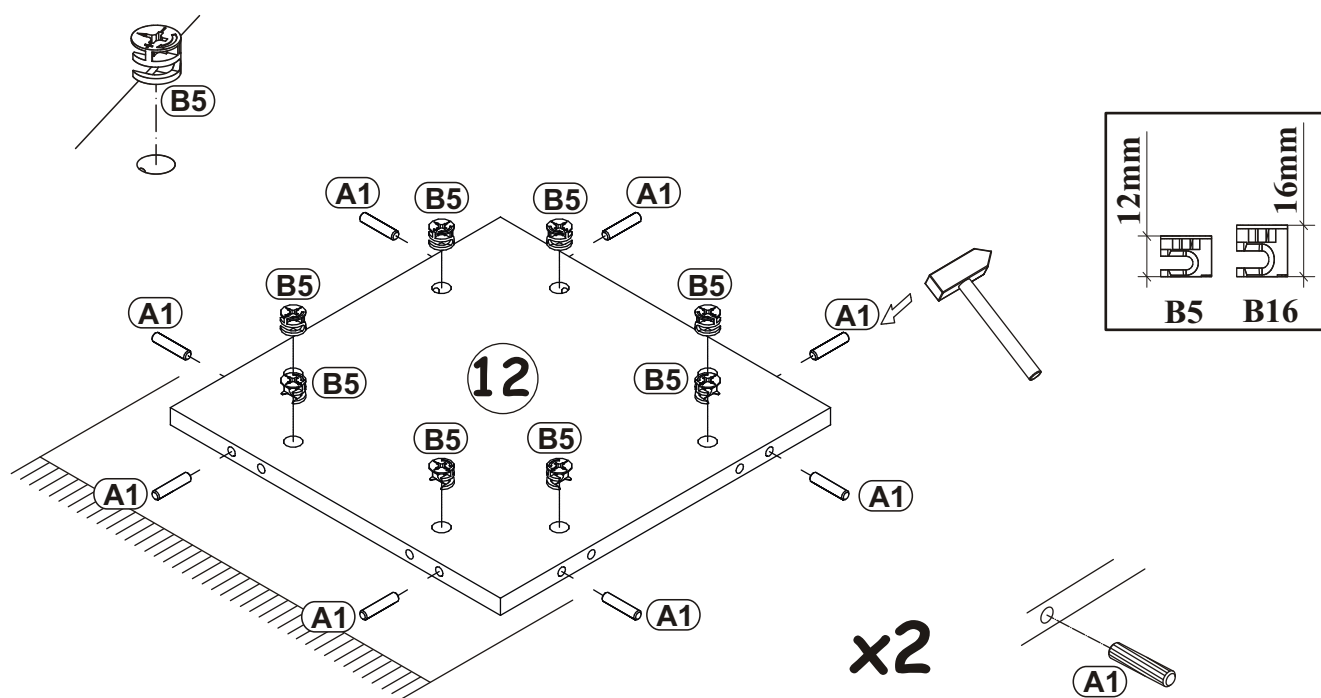

RAVENNA No1

ZERLITA X2 BOX MIRROR

60 min

1

2

3

4

5