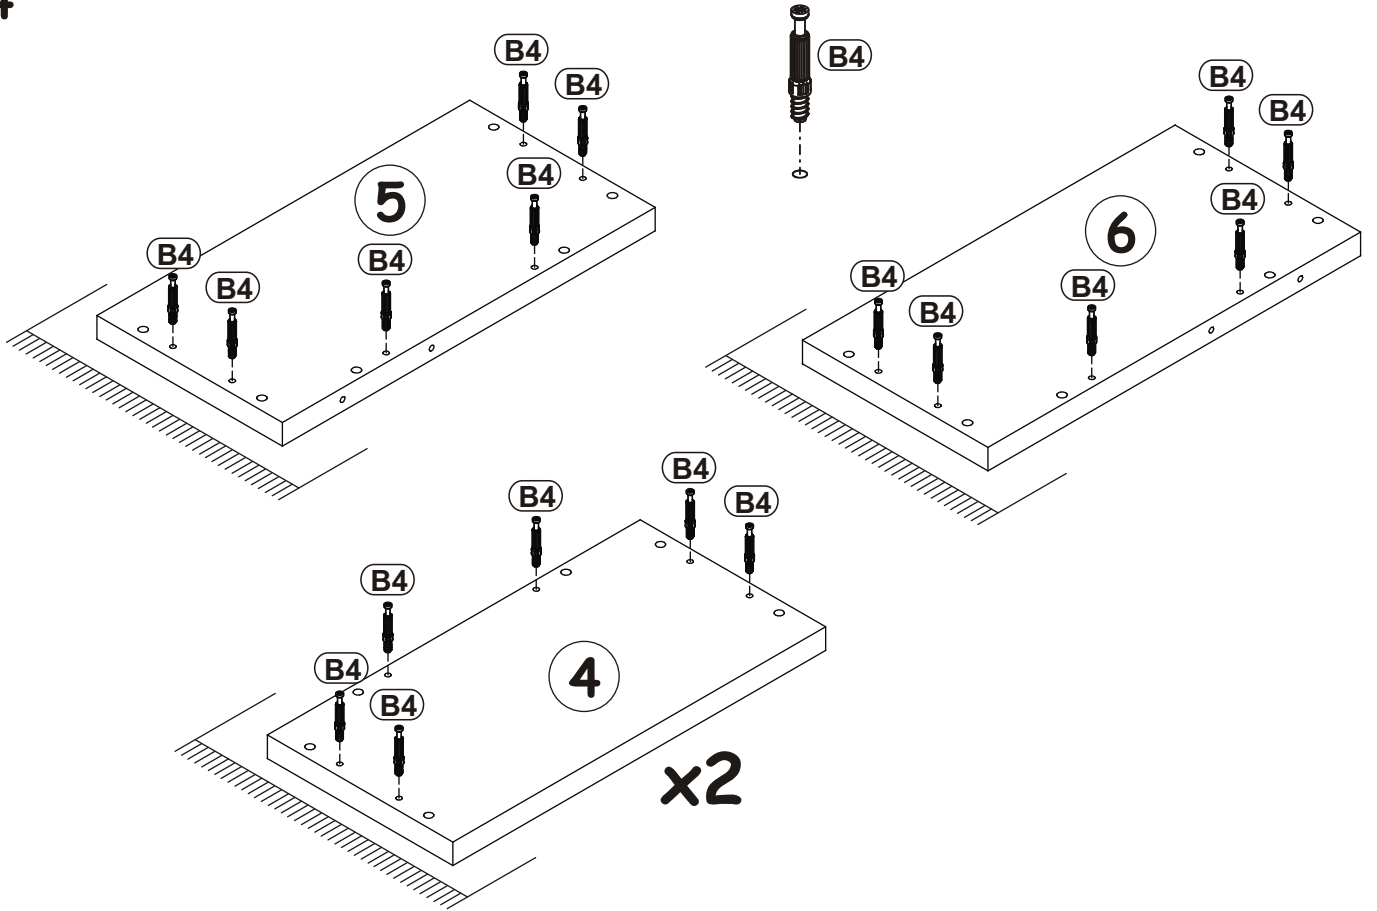

RAVENNA No1

ZERLITA X2 BOX MIRROR

60 min

1

2

3

4

5