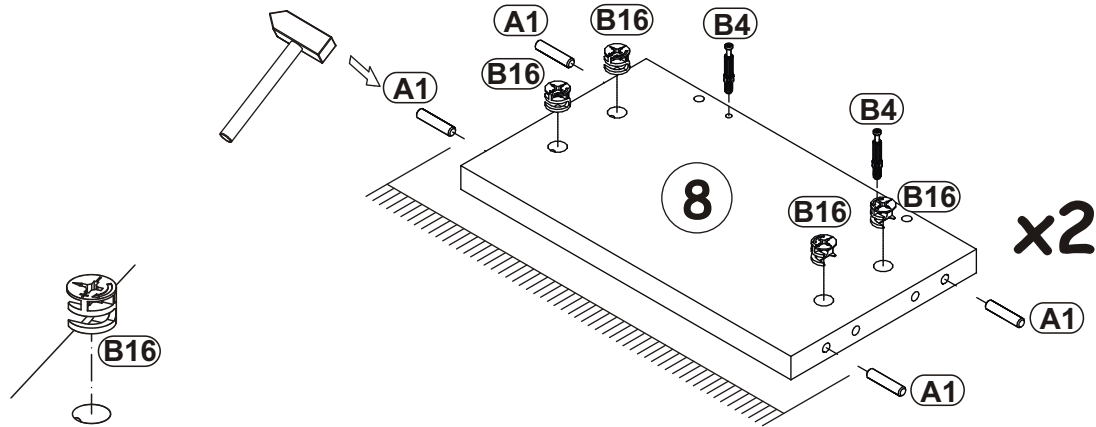

RAVENNA No1

ZERLITA X2 BOX MIRROR

60 min

1

2

3

4

5