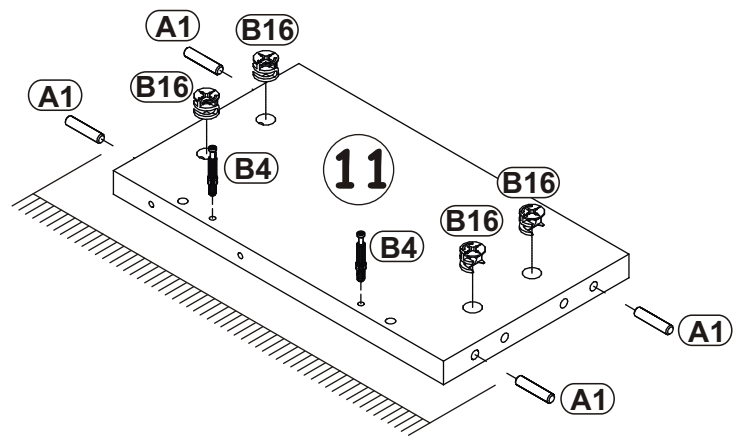

RAVENNA No1

ZERLITA X2 BOX MIRROR

60 min

1

2

3

4

5