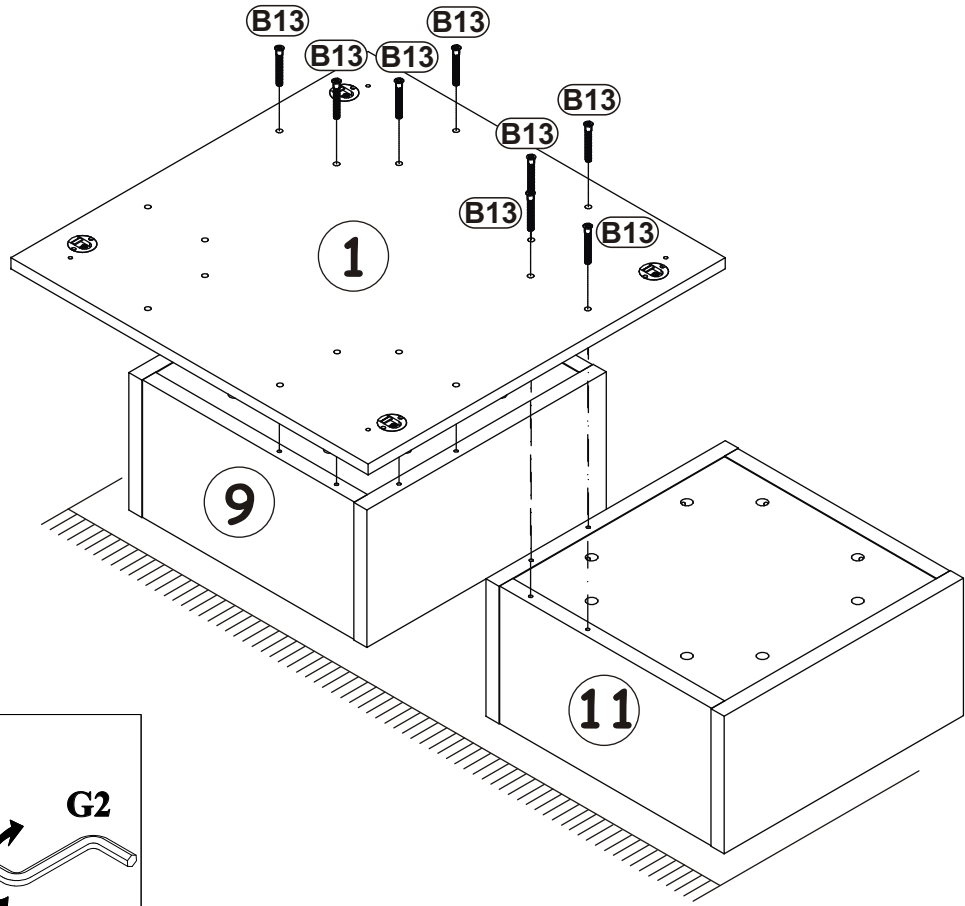

RAVENNA No1

ZERLITA X2 BOX MIRROR

60 min

1

2

3

4

5

6

7

8

9