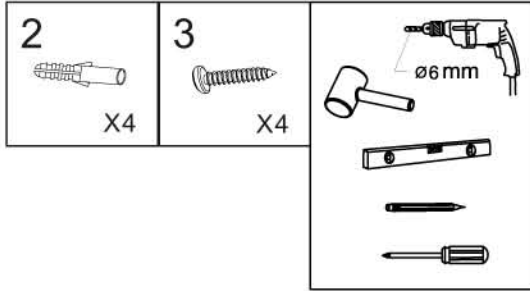

LUXUS SIDE

1		Φ8MM	X4
2		Φ6x30	X4
3		ST4X30	X4
4		ST3.5X20	X4
5		ST4X12	X3
6	A  B 		X3
7			X1

1

2

3

4